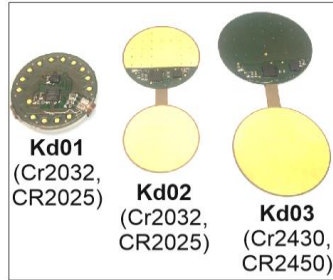

KEYLESS Defender - user manual

16.03.2021

www.keylessdefender.org

- 1) read user manual
- 2) types of chips

https://www.keylessdefender.org/wp-content/uploads/2020/05/KDmanual12_A.pdf

why 3 types :

KD03 - big battery

if there is not enough space - use lower battery !

- 3) examples of realized instalations

CARS	model	year	key foto	chip	battery original	note	how to open key
Audi	A3	2017		KD01 + CR2025	CR2032		https://www.youtube.com/watch?v=nQuifdO13_U
Audi	A5	2019		KD02 + CR2025	CR2032		https://www.youtube.com/watch?v=4kQqP-C_GRE
Audi	A6	2016		KD02+CR2025	CR2032		https://www.youtube.com/watch?v=epczngqBahw
Audi	A6, A7, A8	2019		KD01 + CR2025	CR2032		https://www.youtube.com/watch?v=FoHhUVD1_GQ
Audi	A7	2011		KD02+CR2025	CR2032		https://www.youtube.com/watch?v=epczngqBahw
Audi	A8	2017		KD02+CR2025	CR2032		https://www.youtube.com/watch?v=epczngqBahw
Audi	Q5	2016, 2017, 2018		KD02+CR2025	CR2032		https://www.youtube.com/watch?v=4kQqP-C_GRE
Audi	Q7	2008		KD01+CR2025	CR2032		https://www.youtube.com/watch?v=OIMYKRV-DoE